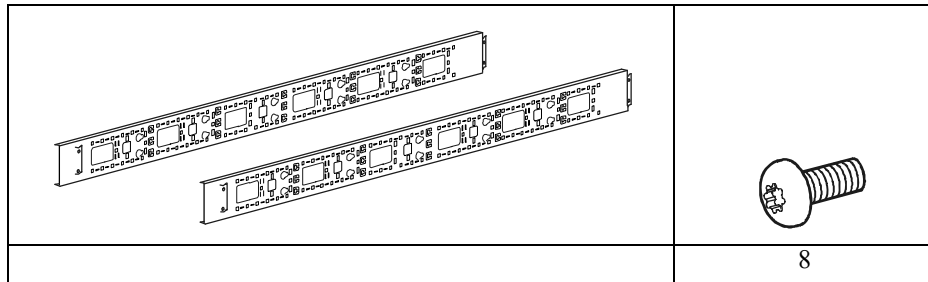

NetShelter[®] VL Enclosure Rear Cable Channel (AR7501)—Installation

1

2

Customer support and warranty information is available at the APC Web site, www.apc.com.

© 2009 American Power Conversion. All rights reserved. All APC trademarks are property of American Power Conversion. Other trademarks are property of their respective owners.