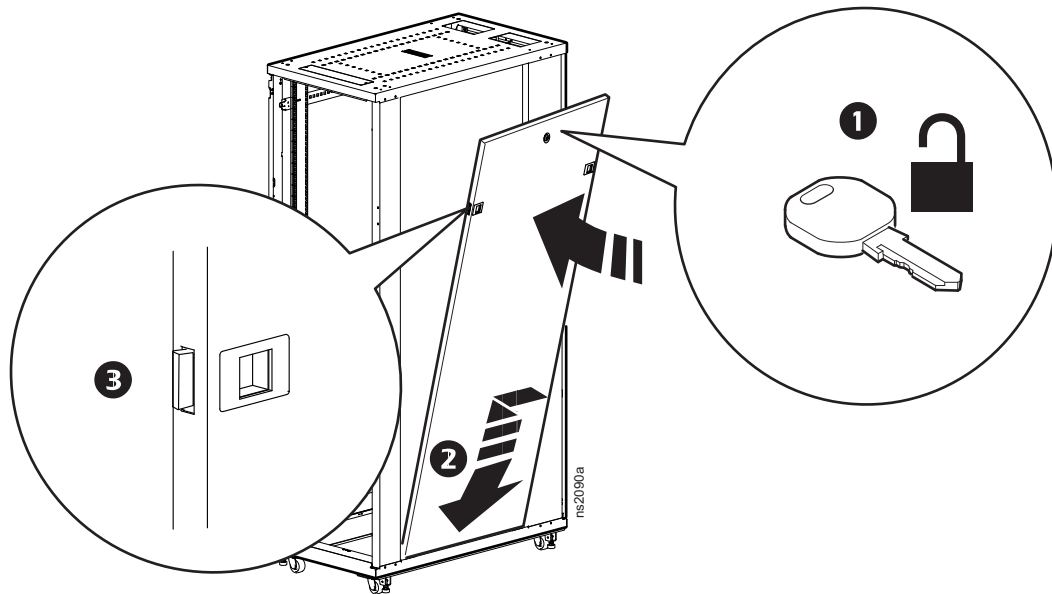

by Schneider Electric

NetShelter SV Side Panel Installation

Installation

(AR732200, AR732400, AR732407, AR732500, AR732507)

Customer support and warranty information is available at the APC Web site, www.apc.com.